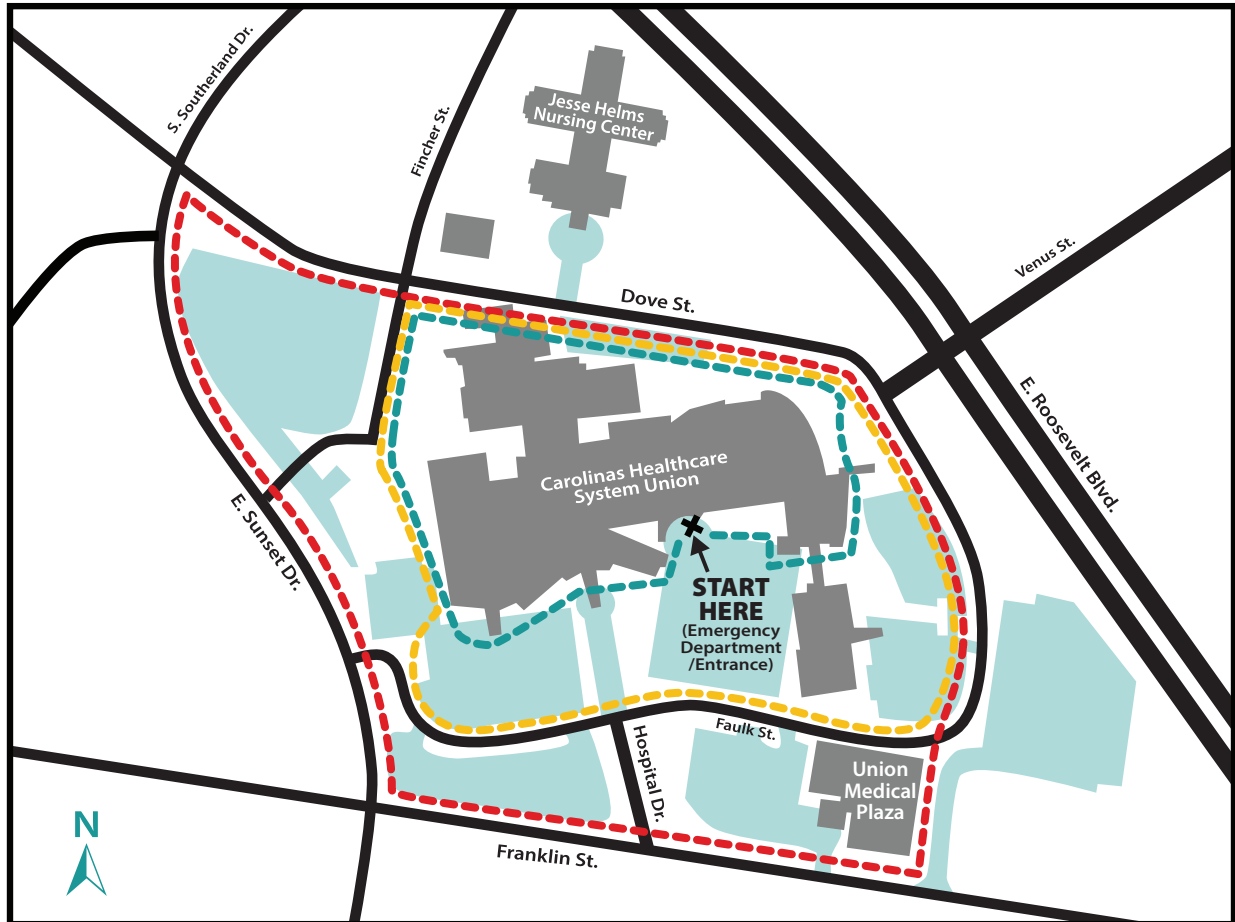

Walking Trail at Carolinas HealthCare System Union

----- 1 MILE LOOP

----- .75 MILE LOOP

----- .5 MILE LOOP