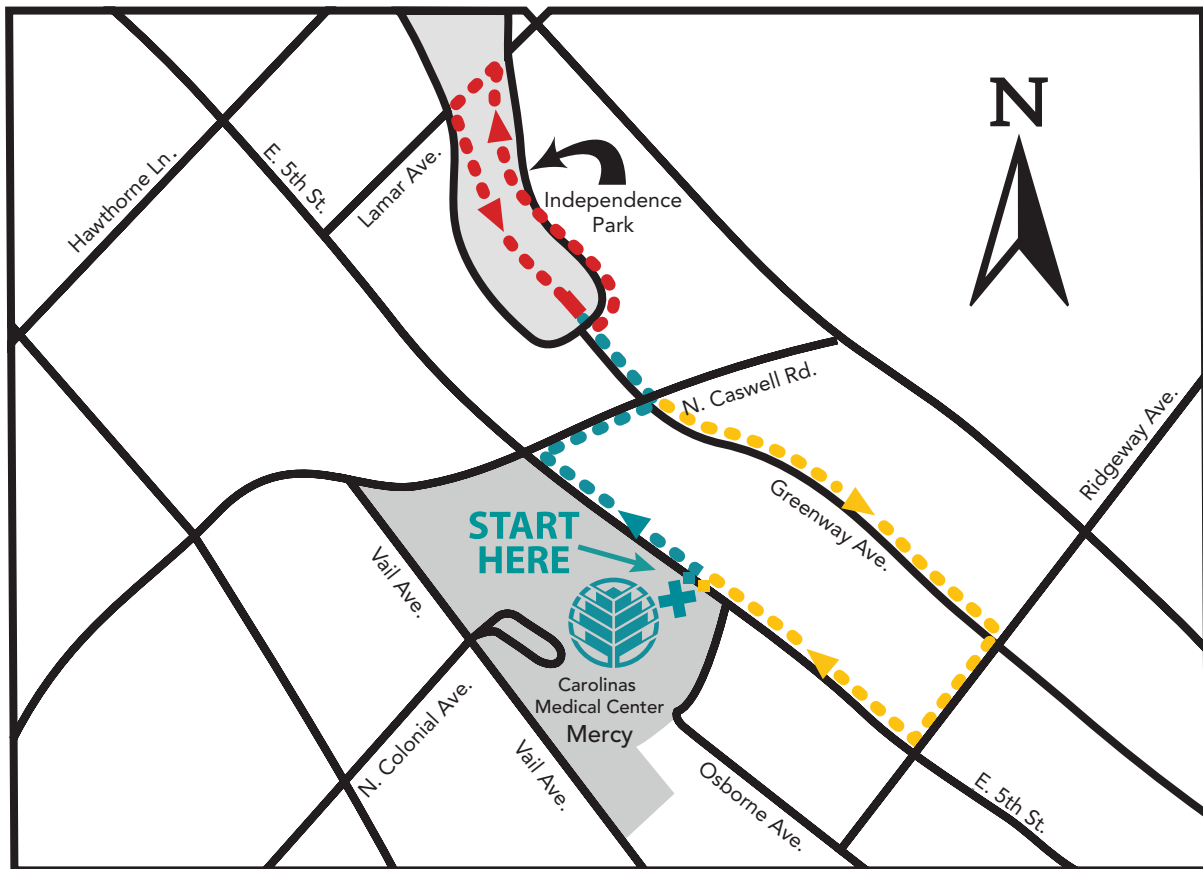

## Carolinan Medical Center - Mercy Walking Trail

### TEAL TRAIL: 0.25 MILES

- Exit through the Carolinas Medical Center Mercy Emergency Department
- Turn left on E. 5th Street
- Turn right on N. Caswell Road
- Turn left on Greenway Avenue
- Walk forward into Independence Park

### RED TRAIL: 1 MILE

- Follow the teal trail
- Follow the grassy area into the park; bearing right, take the sidewalk ahead
- Continue to follow the sidewalk around the perimeter of Independence Park until you return to the entrance at Greenway Avenue

### YELLOW TRAIL: 1.25 MILES

- Follow the teal and red trails
- You may return to the Carolinas Medical Center Mercy Emergency Department at this point
- Turn right on N. Caswell Road
- Turn left on E. 5th Street
- Enter through the Carolinas Medical Center Mercy Emergency Department