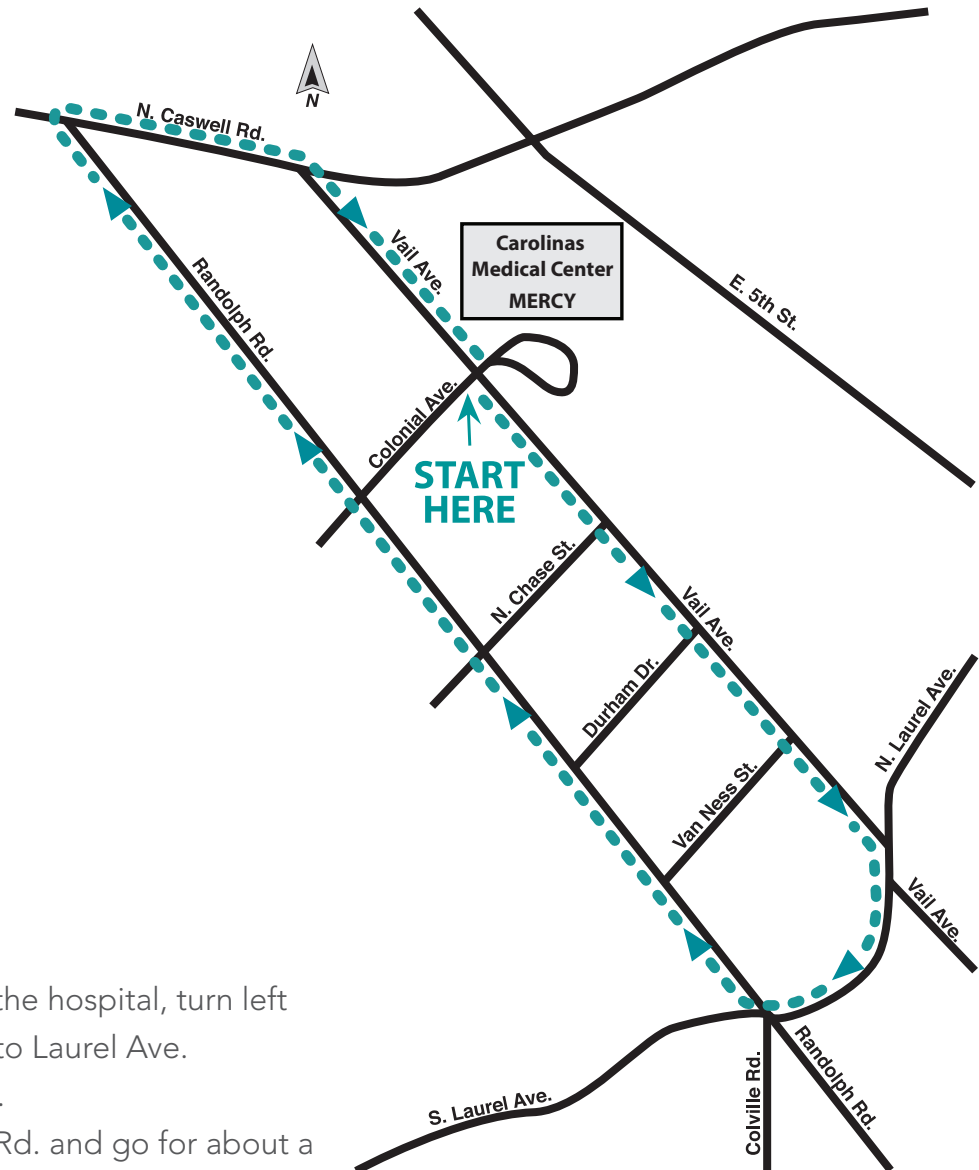

Loop around Carolinas Medical Center - Mercy Route 2

1.2 MILE WALK

- Leaving the front door of the hospital, turn left on Vail Ave. and proceed to Laurel Ave.
- Take a right on Laurel Ave.
- Take a right on Randolph Rd. and go for about a half mile
- Take a right on Caswell Rd. at the stoplight
- Take a right back onto Vail Ave. to end up where you started at the front entrance of the hospital