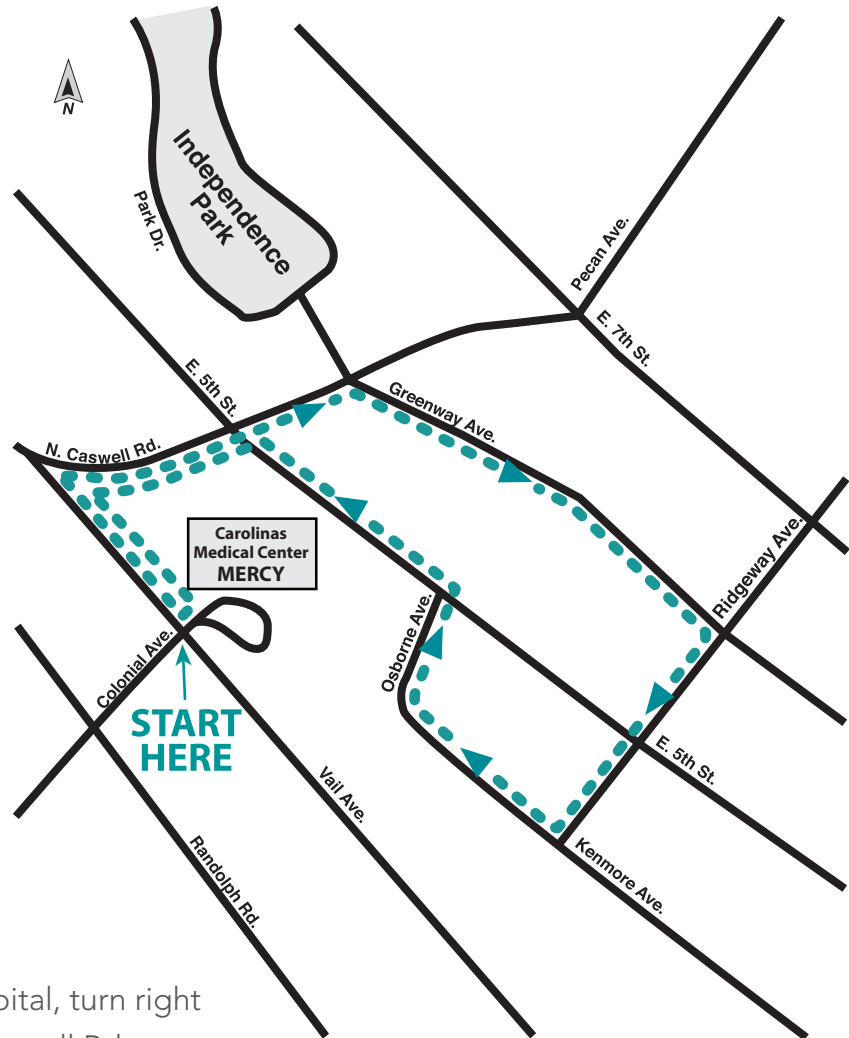

## Loop around Carolinus Medical Center - Mercy

### 1.2 MILE WALK

- Leaving the front door of the hospital, turn right on Vail Ave. and proceed to N. Caswell Rd.
- Turn right on N. Caswell Rd.
- Proceed to Greenway Ave. and turn right
- Proceed to Ridgeway Ave. and turn right
- Proceed to Kenmore Ave. and turn right
- Proceed to Osborne Ave. and turn right
- Proceed to E. 5th St. and turn left
- Take a left back on to N. Caswell Rd.
- Take a left on to Vail Ave. to end up where you started at the front entrance of the hospital